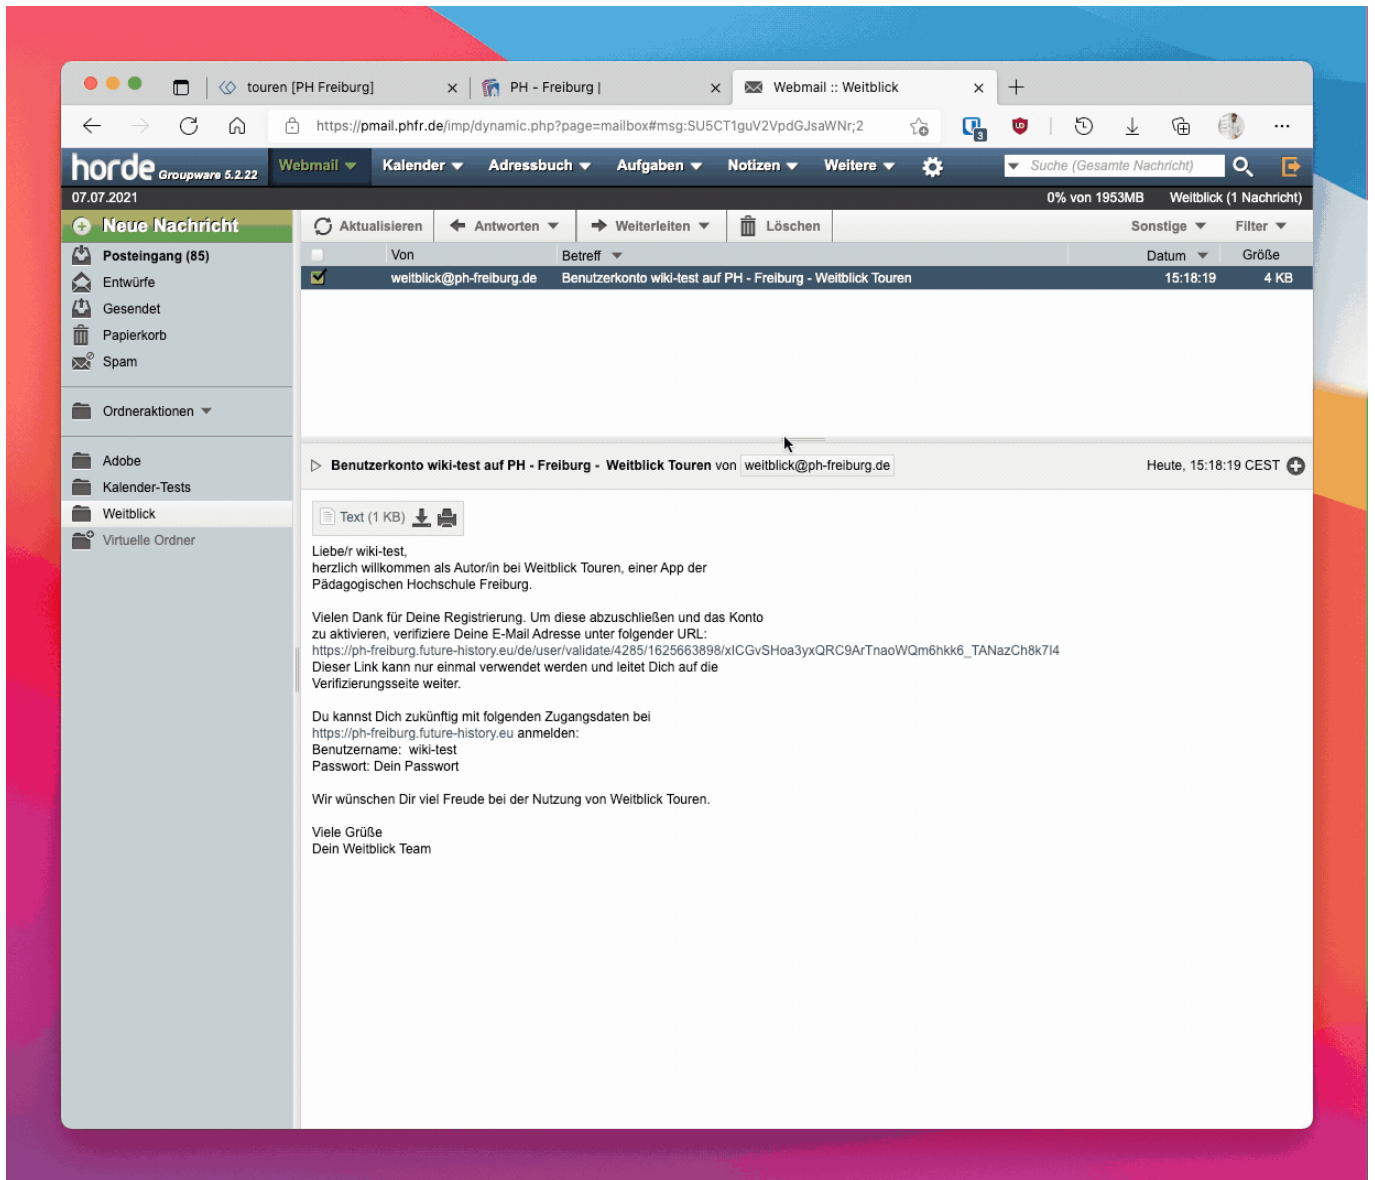

4. Die Registrierung ist abgeschlossen und das Erstellen von eigenen Touren kann beginnen!

Passwort zurücksetzen

1. Seite zum Zurücksetzen des Kennworts aufrufen
2. Benutzername angeben und mit „Neues Passwort per E-Mail zuschicken“ bestätigen
3. Link zur einmaligen Anmeldung aus der erhaltenen Mail anklicken und neues Passwort festlegen

From:
<https://wiki.ph-freiburg.de/!weitblick/> - **PH Freiburg**

Permanent link:
<https://wiki.ph-freiburg.de/!weitblick/registrierung?rev=1625664541>

Last update: **07.07.2021 15:29**