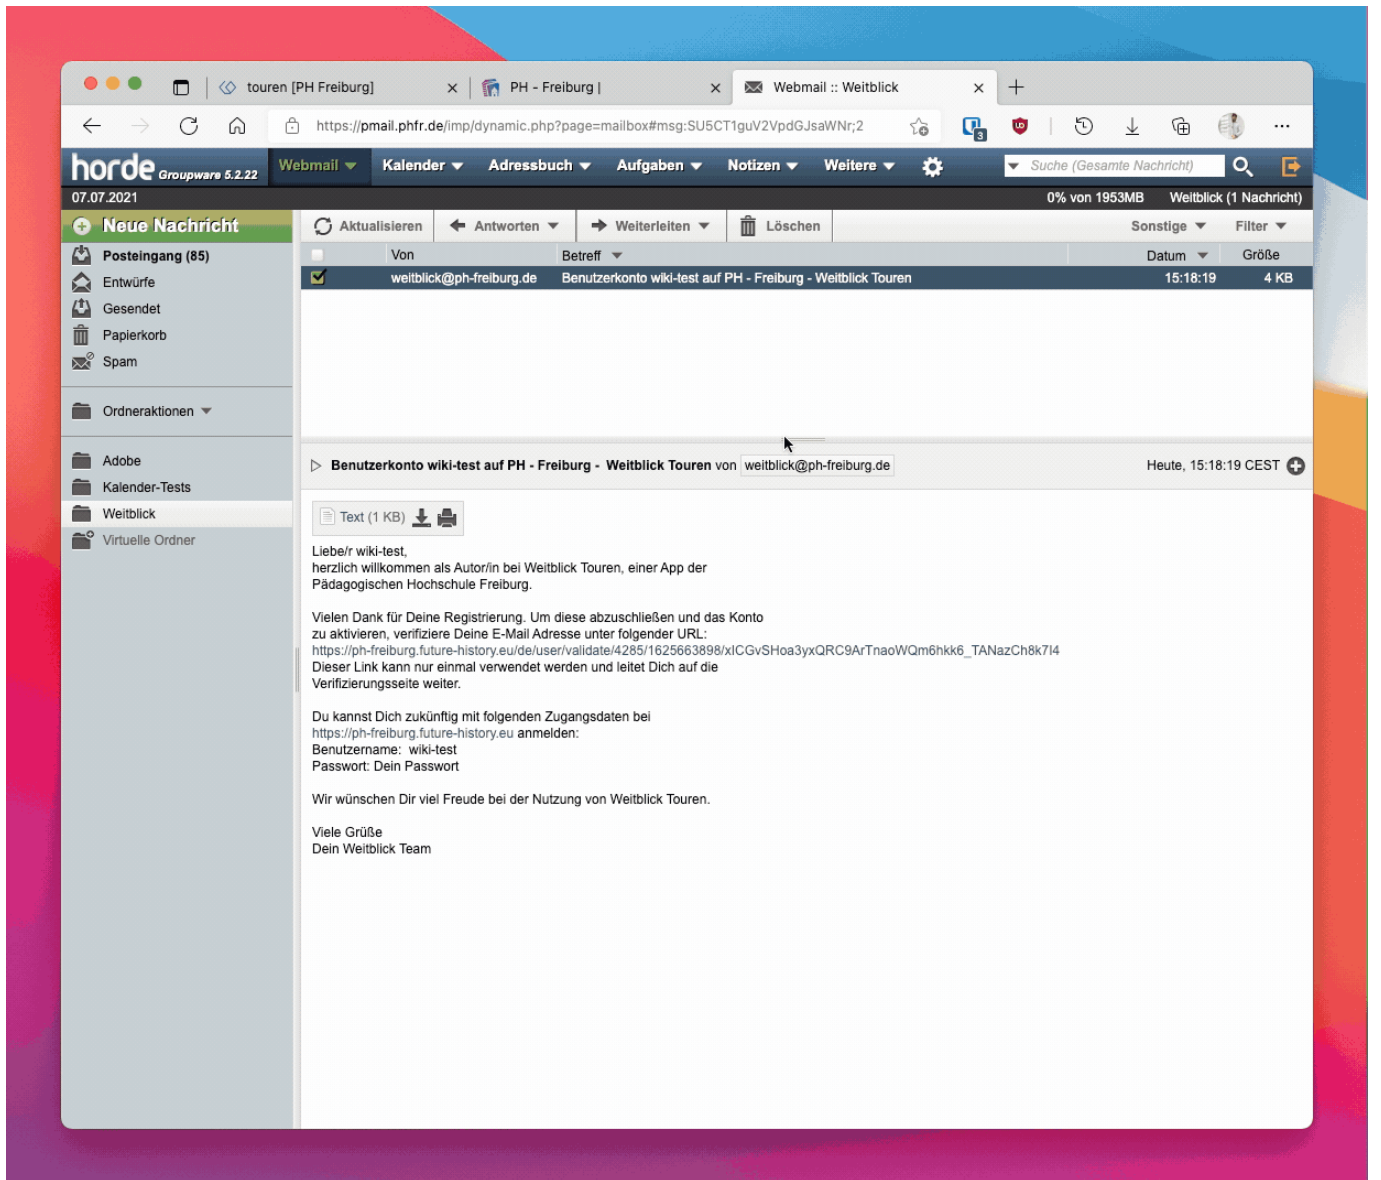

4. Die Registrierung ist abgeschlossen und das Erstellen von eigenen Touren kann beginnen!

Passwort zurücksetzen

1. Seite zum Zurücksetzen des Kennworts aufrufen
2. Benutzername angeben und mit „Neues Passwort per E-Mail zuschicken“ bestätigen
3. Link zur einmaligen Anmeldung aus der erhaltenen Mail anklicken und neues Passwort festlegen

From:
<https://wiki.ph-freiburg.de/!weitblick/> - **PH Freiburg**

Permanent link:
<https://wiki.ph-freiburg.de/!weitblick/registrierung?rev=1625664520>

Last update: **07.07.2021 15:28**