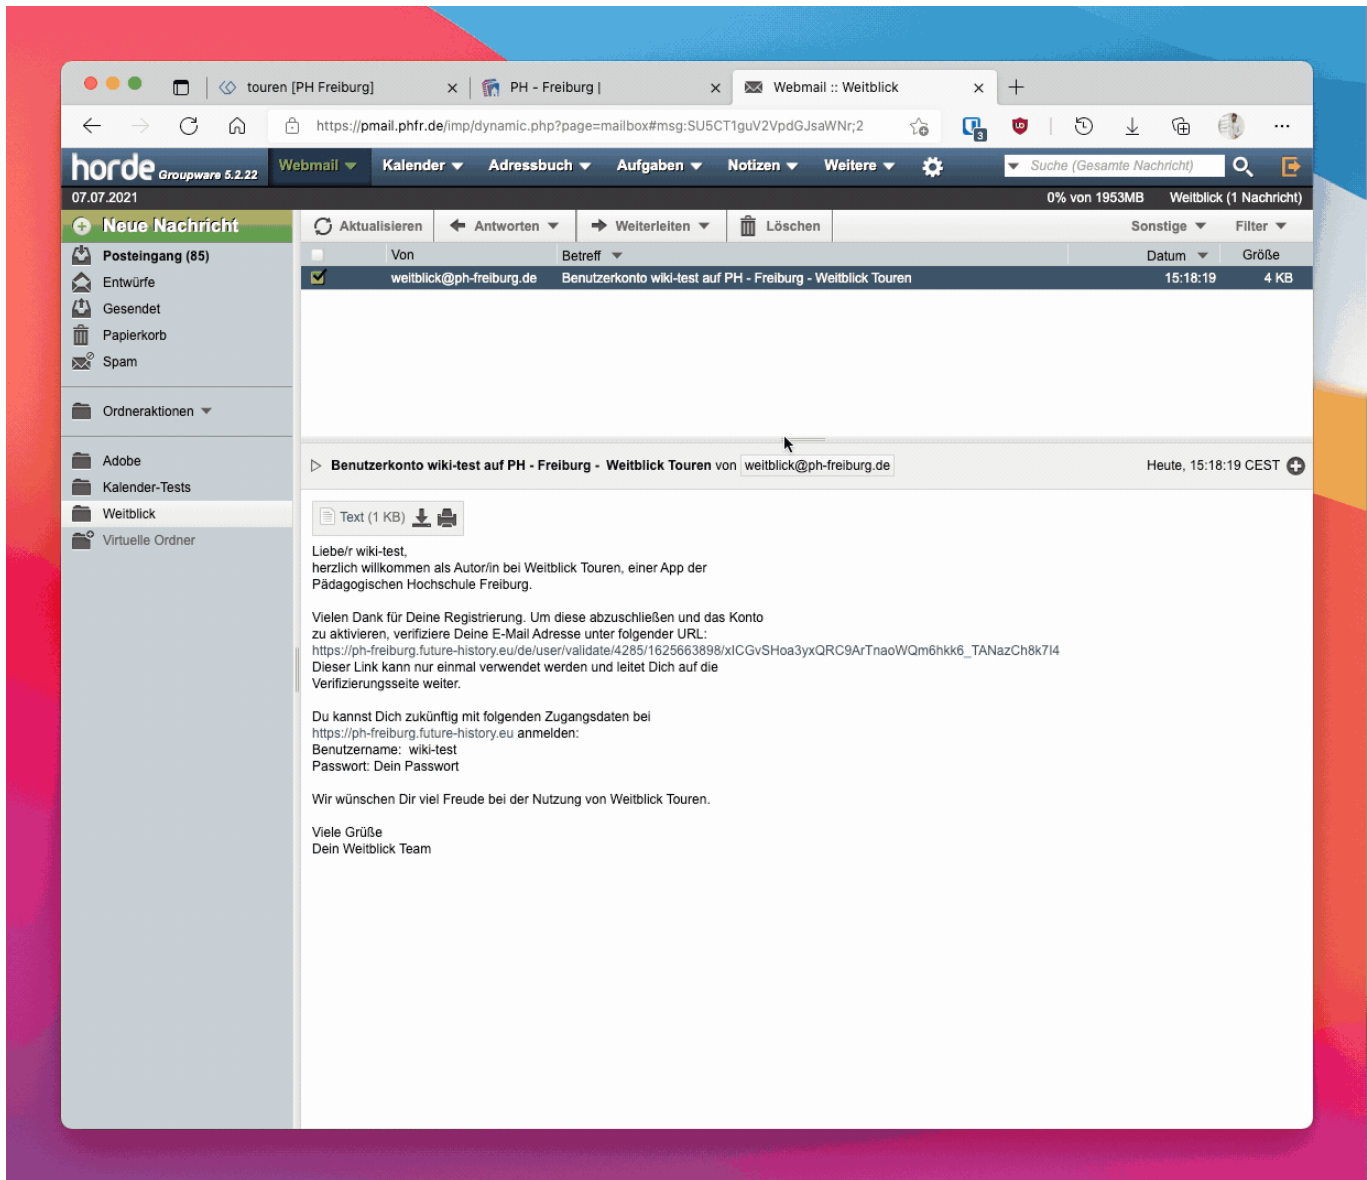

From: <https://wiki.ph-freiburg.de/!weitblick/> - PH Freiburg

Permanent link: <https://wiki.ph-freiburg.de/!weitblick/registrierung?rev=1625664079>

Last update: **07.07.2021 15:21**