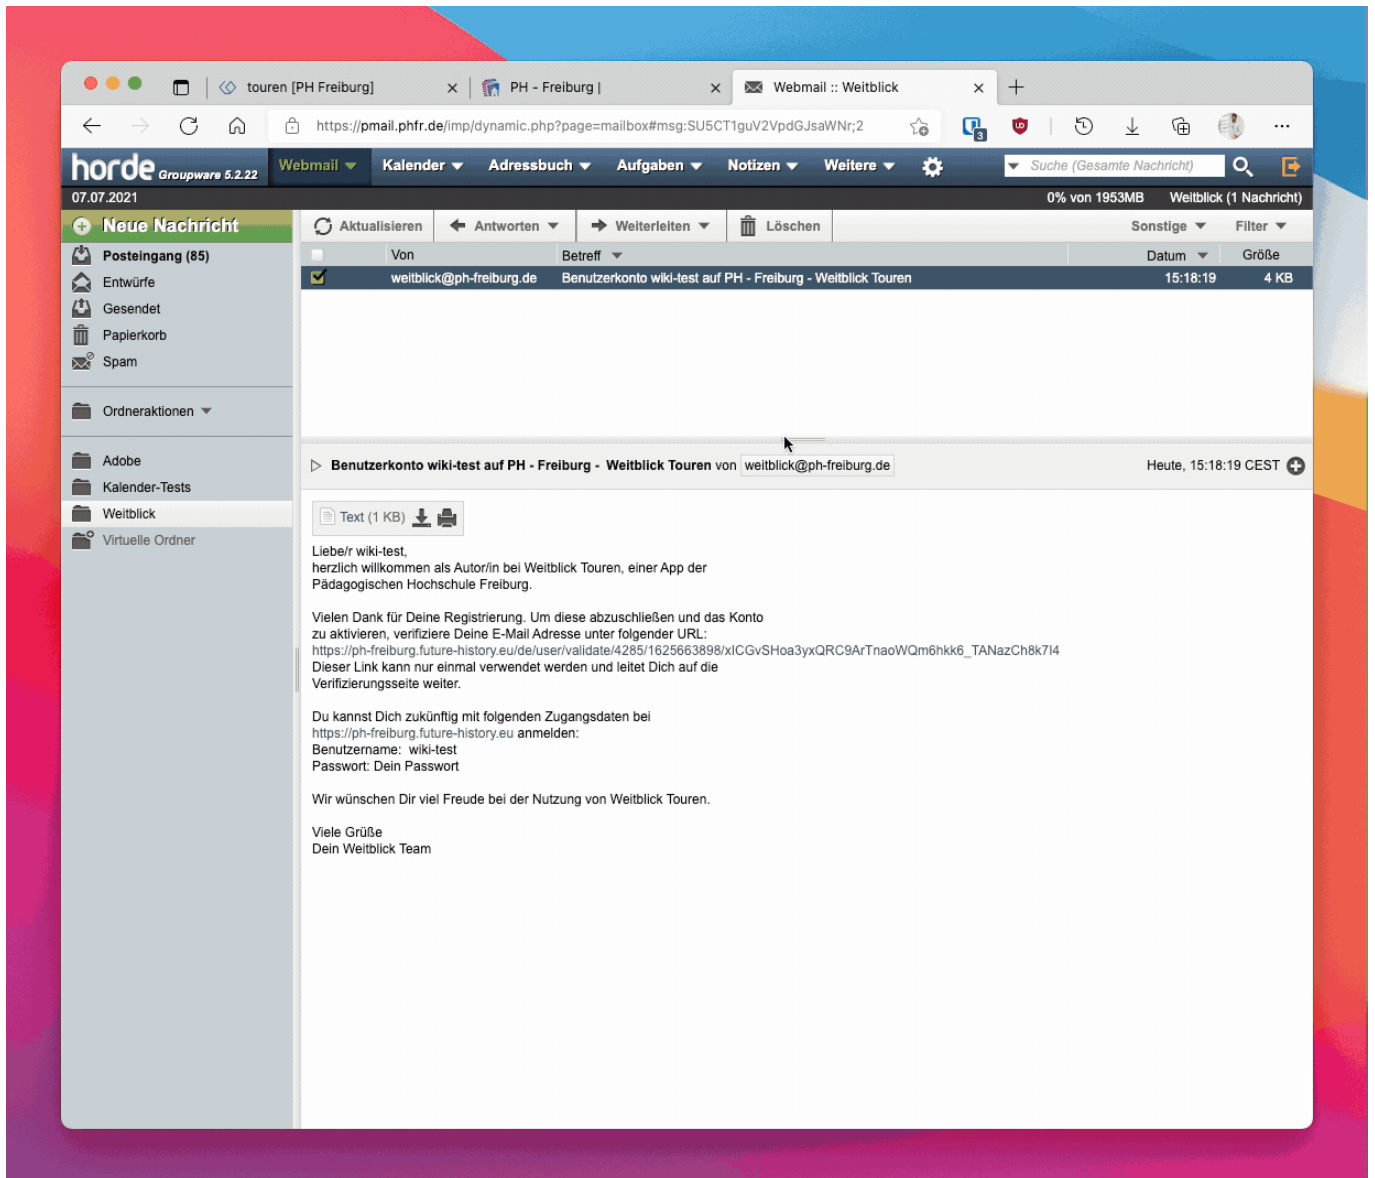

4. Die Registrierung ist abgeschlossen und das Erstellen von eigenen Touren kann beginnen!

Passwort zurücksetzen

1. [Seite zum Zurücksetzen des Kennworts aufrufen](#)
2. Benutzername angeben und mit „Neues Passwort per E-Mail zuschicken“ bestätigen
3. Link zur einmaligen Anmeldung aus der erhaltenen Mail anklicken und neues Passwort festlegen

From:
<https://wiki.ph-freiburg.de/!weitblick/> - **PH Freiburg**

Permanent link:
<https://wiki.ph-freiburg.de/!weitblick/registrierung>

Last update: **05.08.2021 18:20**